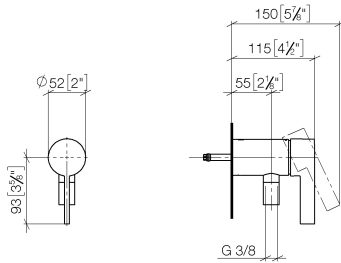

36 050 970

- without rosette
- Intrinsic protection against back flow.**

Intrinsic protection against back flow.

Fits: IMO, LULU, MADISON, MEM, TARA, CL.1, LISSÉ, VAIA, META, CYO

	Chrome	36 050 970-00
	Brushed Platinum	36 050 970-06
	Platinum	36 050 970-08
	Dark Brass matt	36 050 970-16
	Dark Chrome	36 050 970-19
	Light Gold	36 050 970-26
	Brushed Light Gold	36 050 970-27
	Brushed Durabrass (23kt Gold)	36 050 970-28
	Matte Black	36 050 970-33
	Brushed Bronze	36 050 970-42
	Brushed Champagne (22kt Gold)	36 050 970-46
	Champagne (22kt Gold)	36 050 970-47
	Brushed Chrome	36 050 970-93
	Brushed Dark Platinum	36 050 970-99

Required miscellaneous

- Concealed wall mounting -** 35 050 970 90
- max. recess depth 105 mm
 - min. recess depth 80 mm

36 050 970

mm [inches]

Flow rate chart

Certificates

Belgaqua_21-025- 27_1. WRAS_2011027. LGA_29928.

36 050 970

Spare parts list

No.	Item Number	Name	Quantity used	Delivery time
1	90 20 97 064 00-00	handle	1	10
2	09 24 04 266 90	nut	1	2
3	90 15 05 044 04 90	cartridge	1	10
4	09 31 11 004 90	pin	1	60
5	09 23 01 131 90	back-flow preventer	1	2
6	09 14 10 213 90	seal	1	2
7	09 24 03 281-00	nipple	1	10
8	90 21 02 069 00-00	cover	1	10
9	90 14 20 026 00 90	seal	1	2
10	28 322 970-00	Metal shower hose 1/2" x 3/8" x 1750 mm - Chrome	1	2
11	90 14 10 060 00 90	seal	1	2
12	09 18 40 230 90	connection	1	2
13	09 14 10 061 90	seal	1	2