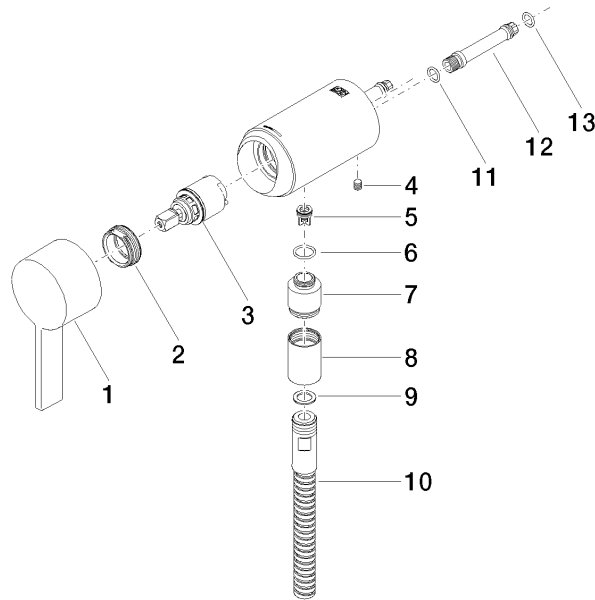

36 050 970

- without rosette
- Intrinsic protection against back flow.**

Intrinsic protection against back flow.

Fits: IMO, LULU, MADISON, MEM, TARA, CL.1, LISSÉ, VAIA, META, CYO

	Chrome	36 050 970-00
	Brushed Platinum	36 050 970-06
	Platinum	36 050 970-08
	Dark Brass matt	36 050 970-16
	Dark Chrome	36 050 970-19
	Light Gold	36 050 970-26
	Brushed Light Gold	36 050 970-27
	Brushed Durabrass (23kt Gold)	36 050 970-28
	Matte Black	36 050 970-33
	Brushed Bronze	36 050 970-42
	Brushed Champagne (22kt Gold)	36 050 970-46
	Champagne (22kt Gold)	36 050 970-47
	Brushed Chrome	36 050 970-93
	Brushed Dark Platinum	36 050 970-99

Required miscellaneous

- Concealed wall mounting -** 35 050 970 90
- max. recess depth 105 mm
 - min. recess depth 80 mm

36 050 970

mm [inches]

Flow rate chart

Certificates

Belgaqua_21-025- 27_1. WRAS_2011027. LGA_29928.

36 050 970

Spare parts list

No.	Item Number	Name	Quantity used	Delivery time
1	90 20 97 064 00-00	handle	1	10
2	09 24 04 266 90	nut	1	2
3	90 15 05 044 04 90	cartridge	1	10
4	09 31 11 004 90	pin	1	60
5	09 23 01 131 90	back-flow preventer	1	2
6	09 14 10 213 90	seal	1	2
7	09 24 03 281-00	nipple	1	10
8	90 21 02 069 00-00	cover	1	10
9	90 14 20 026 00 90	seal	1	2
10	28 322 970-00	Metal shower hose 1/2" x 3/8" x 1750 mm - Chrome	1	2
11	90 14 10 060 00 90	seal	1	2
12	09 18 40 230 90	connection	1	2
13	09 14 10 061 90	seal	1	2